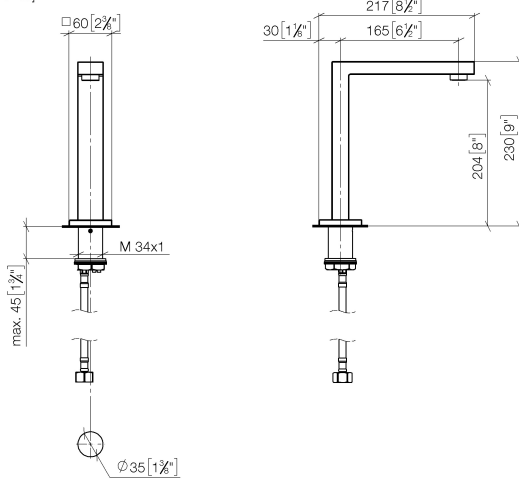

## SYMETRICS Deck-mounted basin spout without pop-up waste - Chrome

---

13 721 980

- 165mm projection
- fixed spout
- circular, air-enriched flow
- height of mixer 230 mm
- height up to aerator 205 mm
- hole diameter 35 mm
- rosette 60 x 60 mm
- 2x screw-in M 10 x 1 pressure hose, leak-tested
- 1/2" connection
- max. flow 7 l/min
- lead-free

**SYMETRICS Deck-mounted basin spout without pop-up waste - Chrome**

13 721 980

mm [inches]

**Flow rate chart**

**Certificates**

ETA\_18519.

LGA\_18651.

# SYMETRICS Deck-mounted basin spout without pop-up waste - Chrome

13 721 980